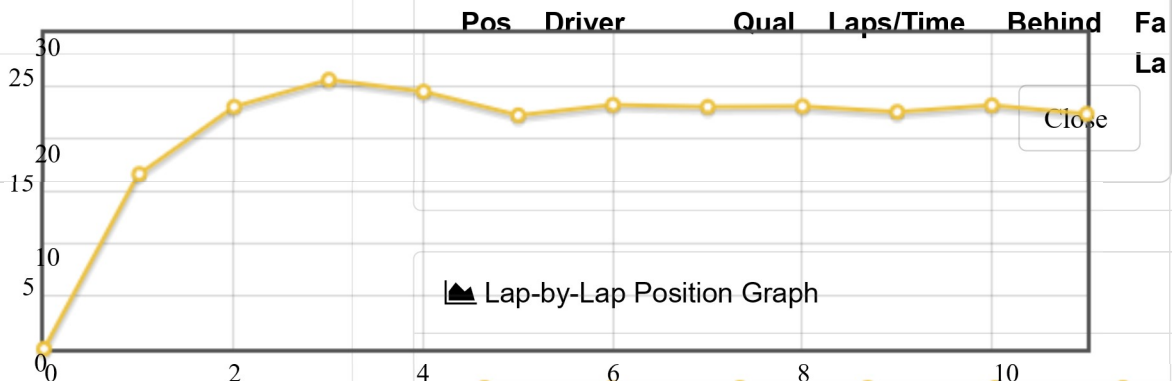

Lap Stats

Pos	Driver	Qual	Laps/Time	Behind	Fa La
5	5 Adam Rayls	5.329	18/6:02.436	15.882	19
6	6 Andrew Selvaggi		18/6:12.116	9.680	19
7	7 Mirko Morgenstern		16/6:02.739	36.250	20
8	8 Matt Kellett		DNS		
9	9 Ebi Beck		16/6:05.052	2.313	21
10	10 Almond McClain		11/4:09.539	0.923	22

Lap Times

#	Time	Pace	Pos
0	0	0	10th
1	16.668	22/6:06.698	8th
2	23.048	19/6:17.302	8th
3	25.613	17/6:10.198	9th
4	24.485	17/6:21.710	9th
5	22.240	17/6:20.984	9th
6	23.231	16/6:00.760	9th
7	23.041	16/6:01.888	9th
8	23.094	16/6:02.840	9th
9	22.560	16/6:02.631	8th
10	23.191	16/6:03.474	8th
11	22.368	16/6:02.968	8th

Lap Chart